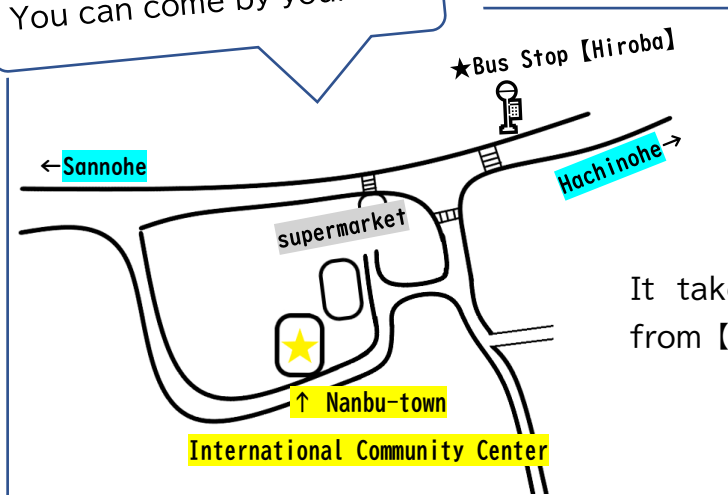

Price : free

Place : Nanbu-town International Community Center

なんぶちょうこくさいこうりゆうせんたー
南部町国際交流センター

◆address◆ Nanbu town taira kokuzou 26-2

Google MAP

You can come by your car.

It takes about 7minutes on foot
from 【 Hiroba 】 bus stop.